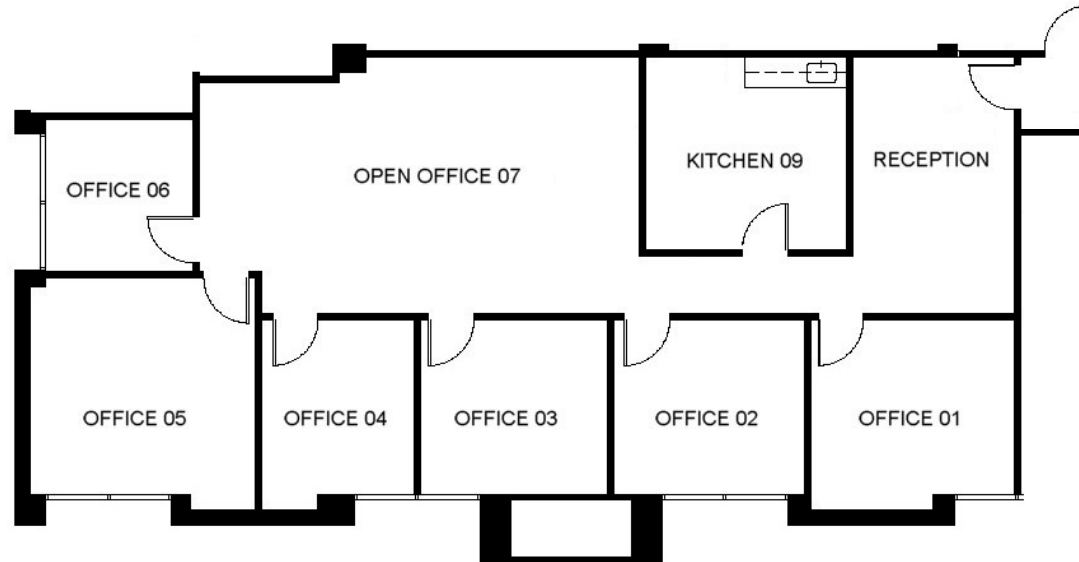

SUITE 256
2,152 RSF

Concourse Office Park
SUITE 256 - 2,152 RSF

6350 LBJ Freeway
Dallas, Texas

For Leasing Information Contact:
Jeff Anderson
972.774.2522
jeff_anderson@transwestern.net

Matt Hurlbut
972.774.2532
matt_hurlbut@transwestern.net